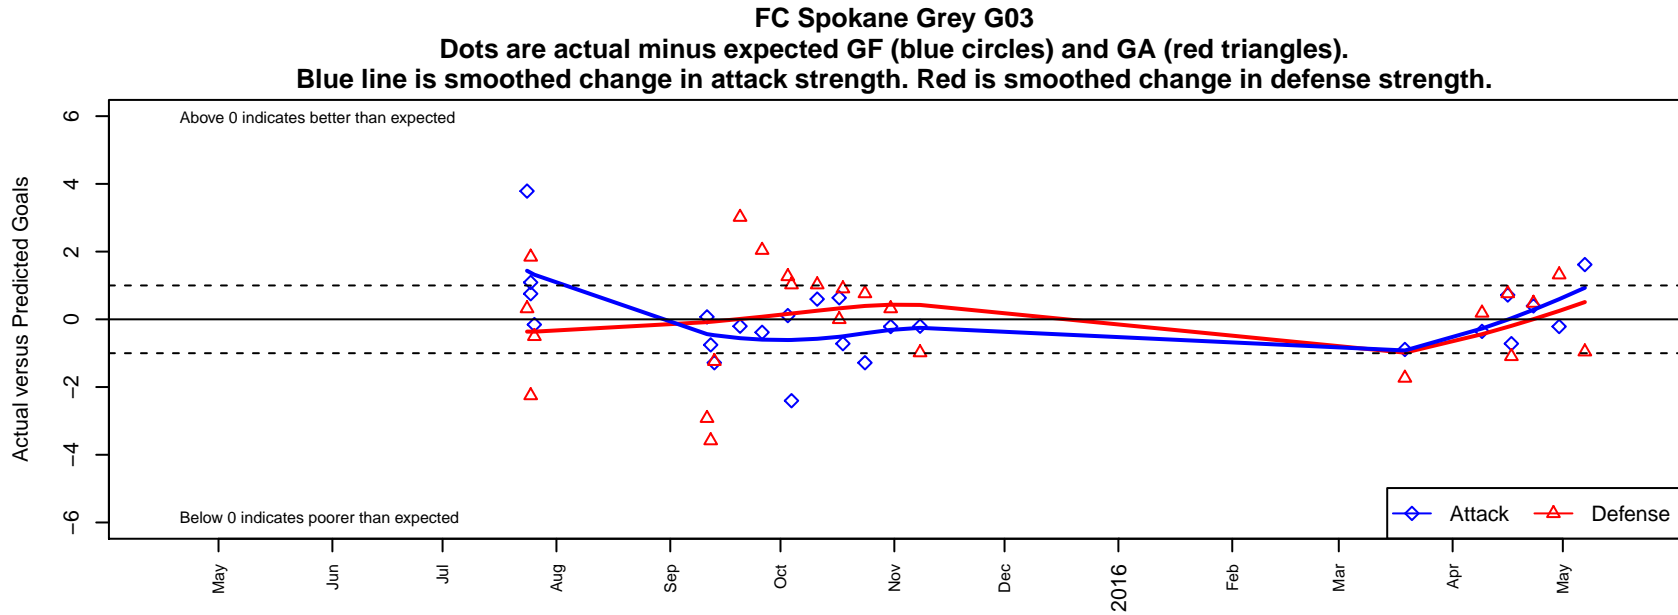

FC Spokane Grey G03

FC Spokane
 Spokane, WA
 G03 total strength=330
 attack=0.2 defense=0.19
 fall league = PSPL-Inland Div 2 U12
 spr league = Spr PSPL-Inland Div 2 U12
 notes= Clayton 2014; Griffiths 2015

**attack and defense variance (black dot)
relative to other teams
and top 10 in region**

**attack and defense rating
relative to others at age
and all opponents in last 13 months**

Performance relative to 13 month average